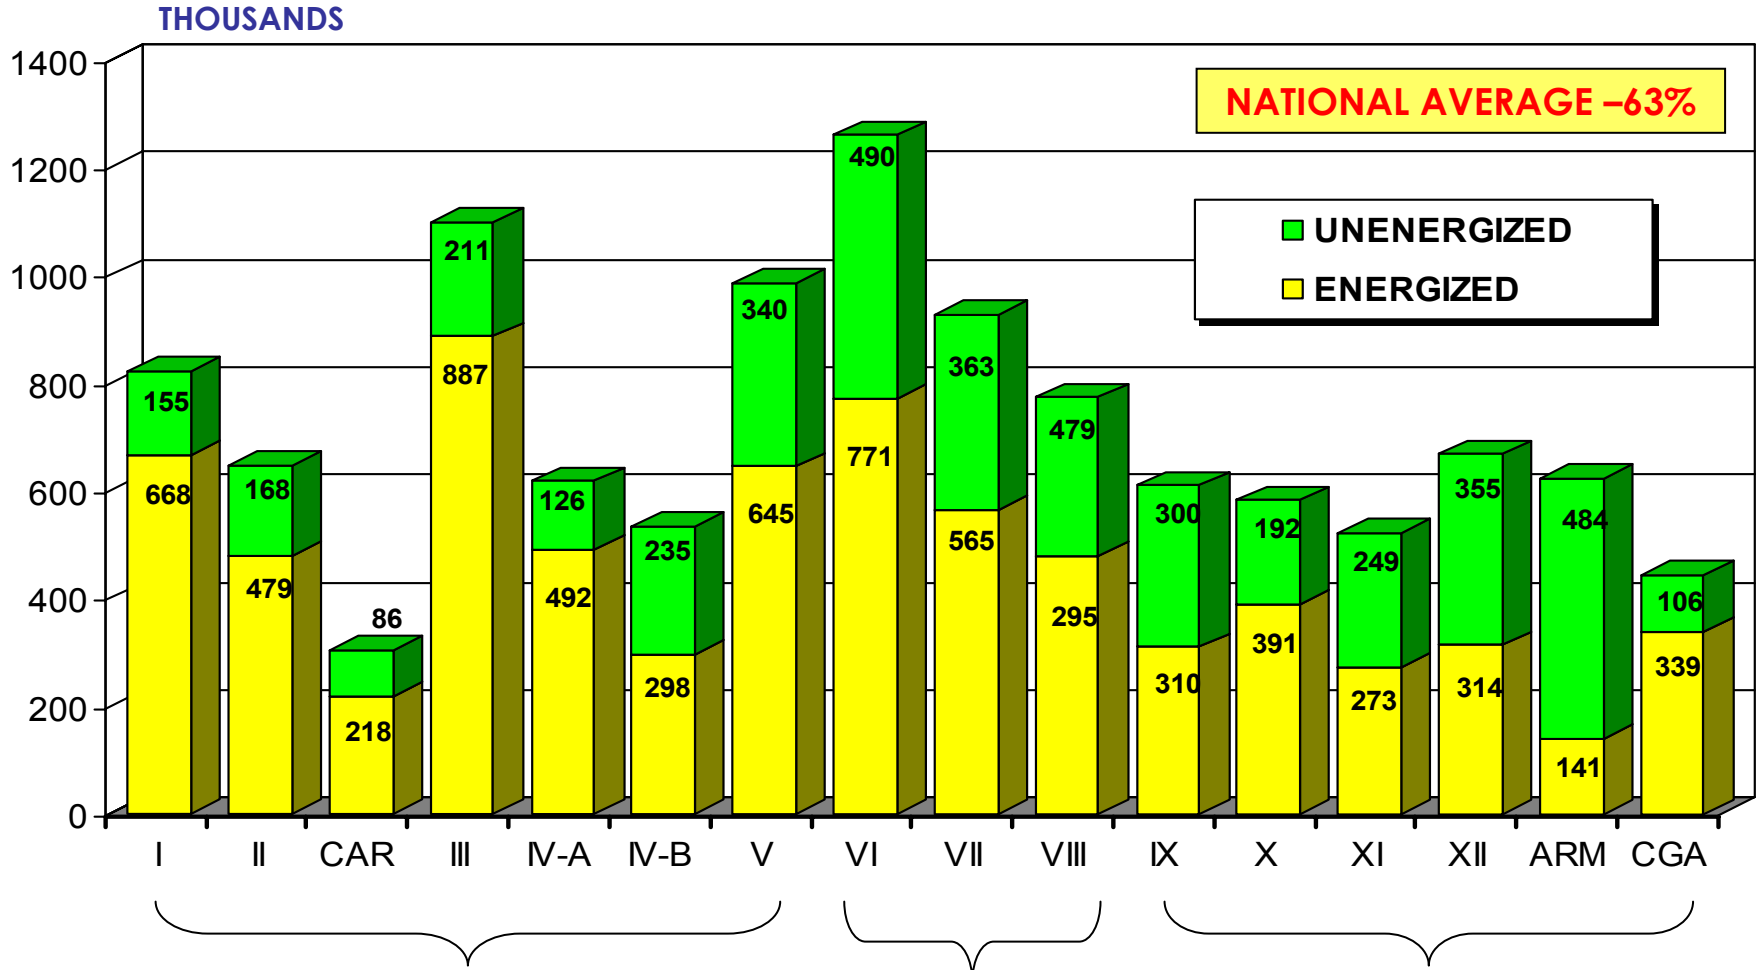

EGCs' TOTAL CONNECTIONS

As of June 2006

LUZON

Potential - 5,010
Energized - 3,688
% - 74

VISAYAS

Potential - 2,964
Energized - 1,815
% - 61

MINDANAO

Potential - 3,456
Energized - 1,767
% - 51